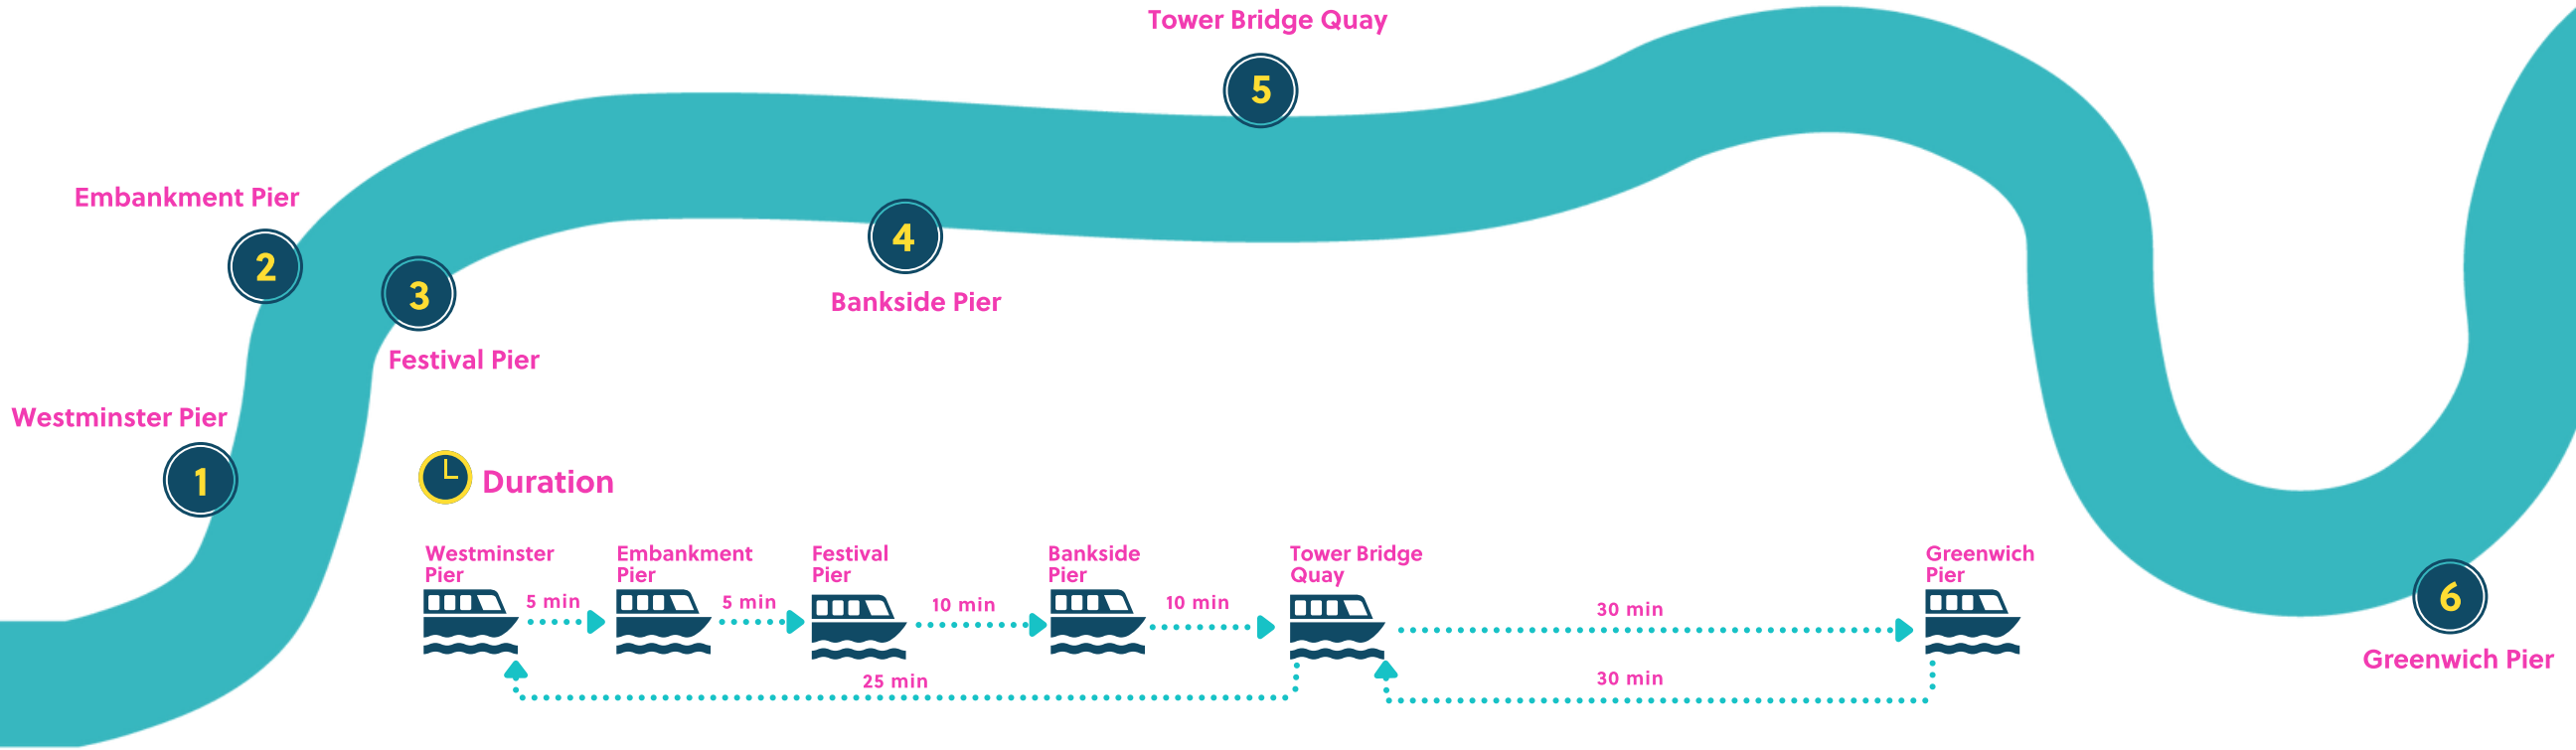

Our route

Duration