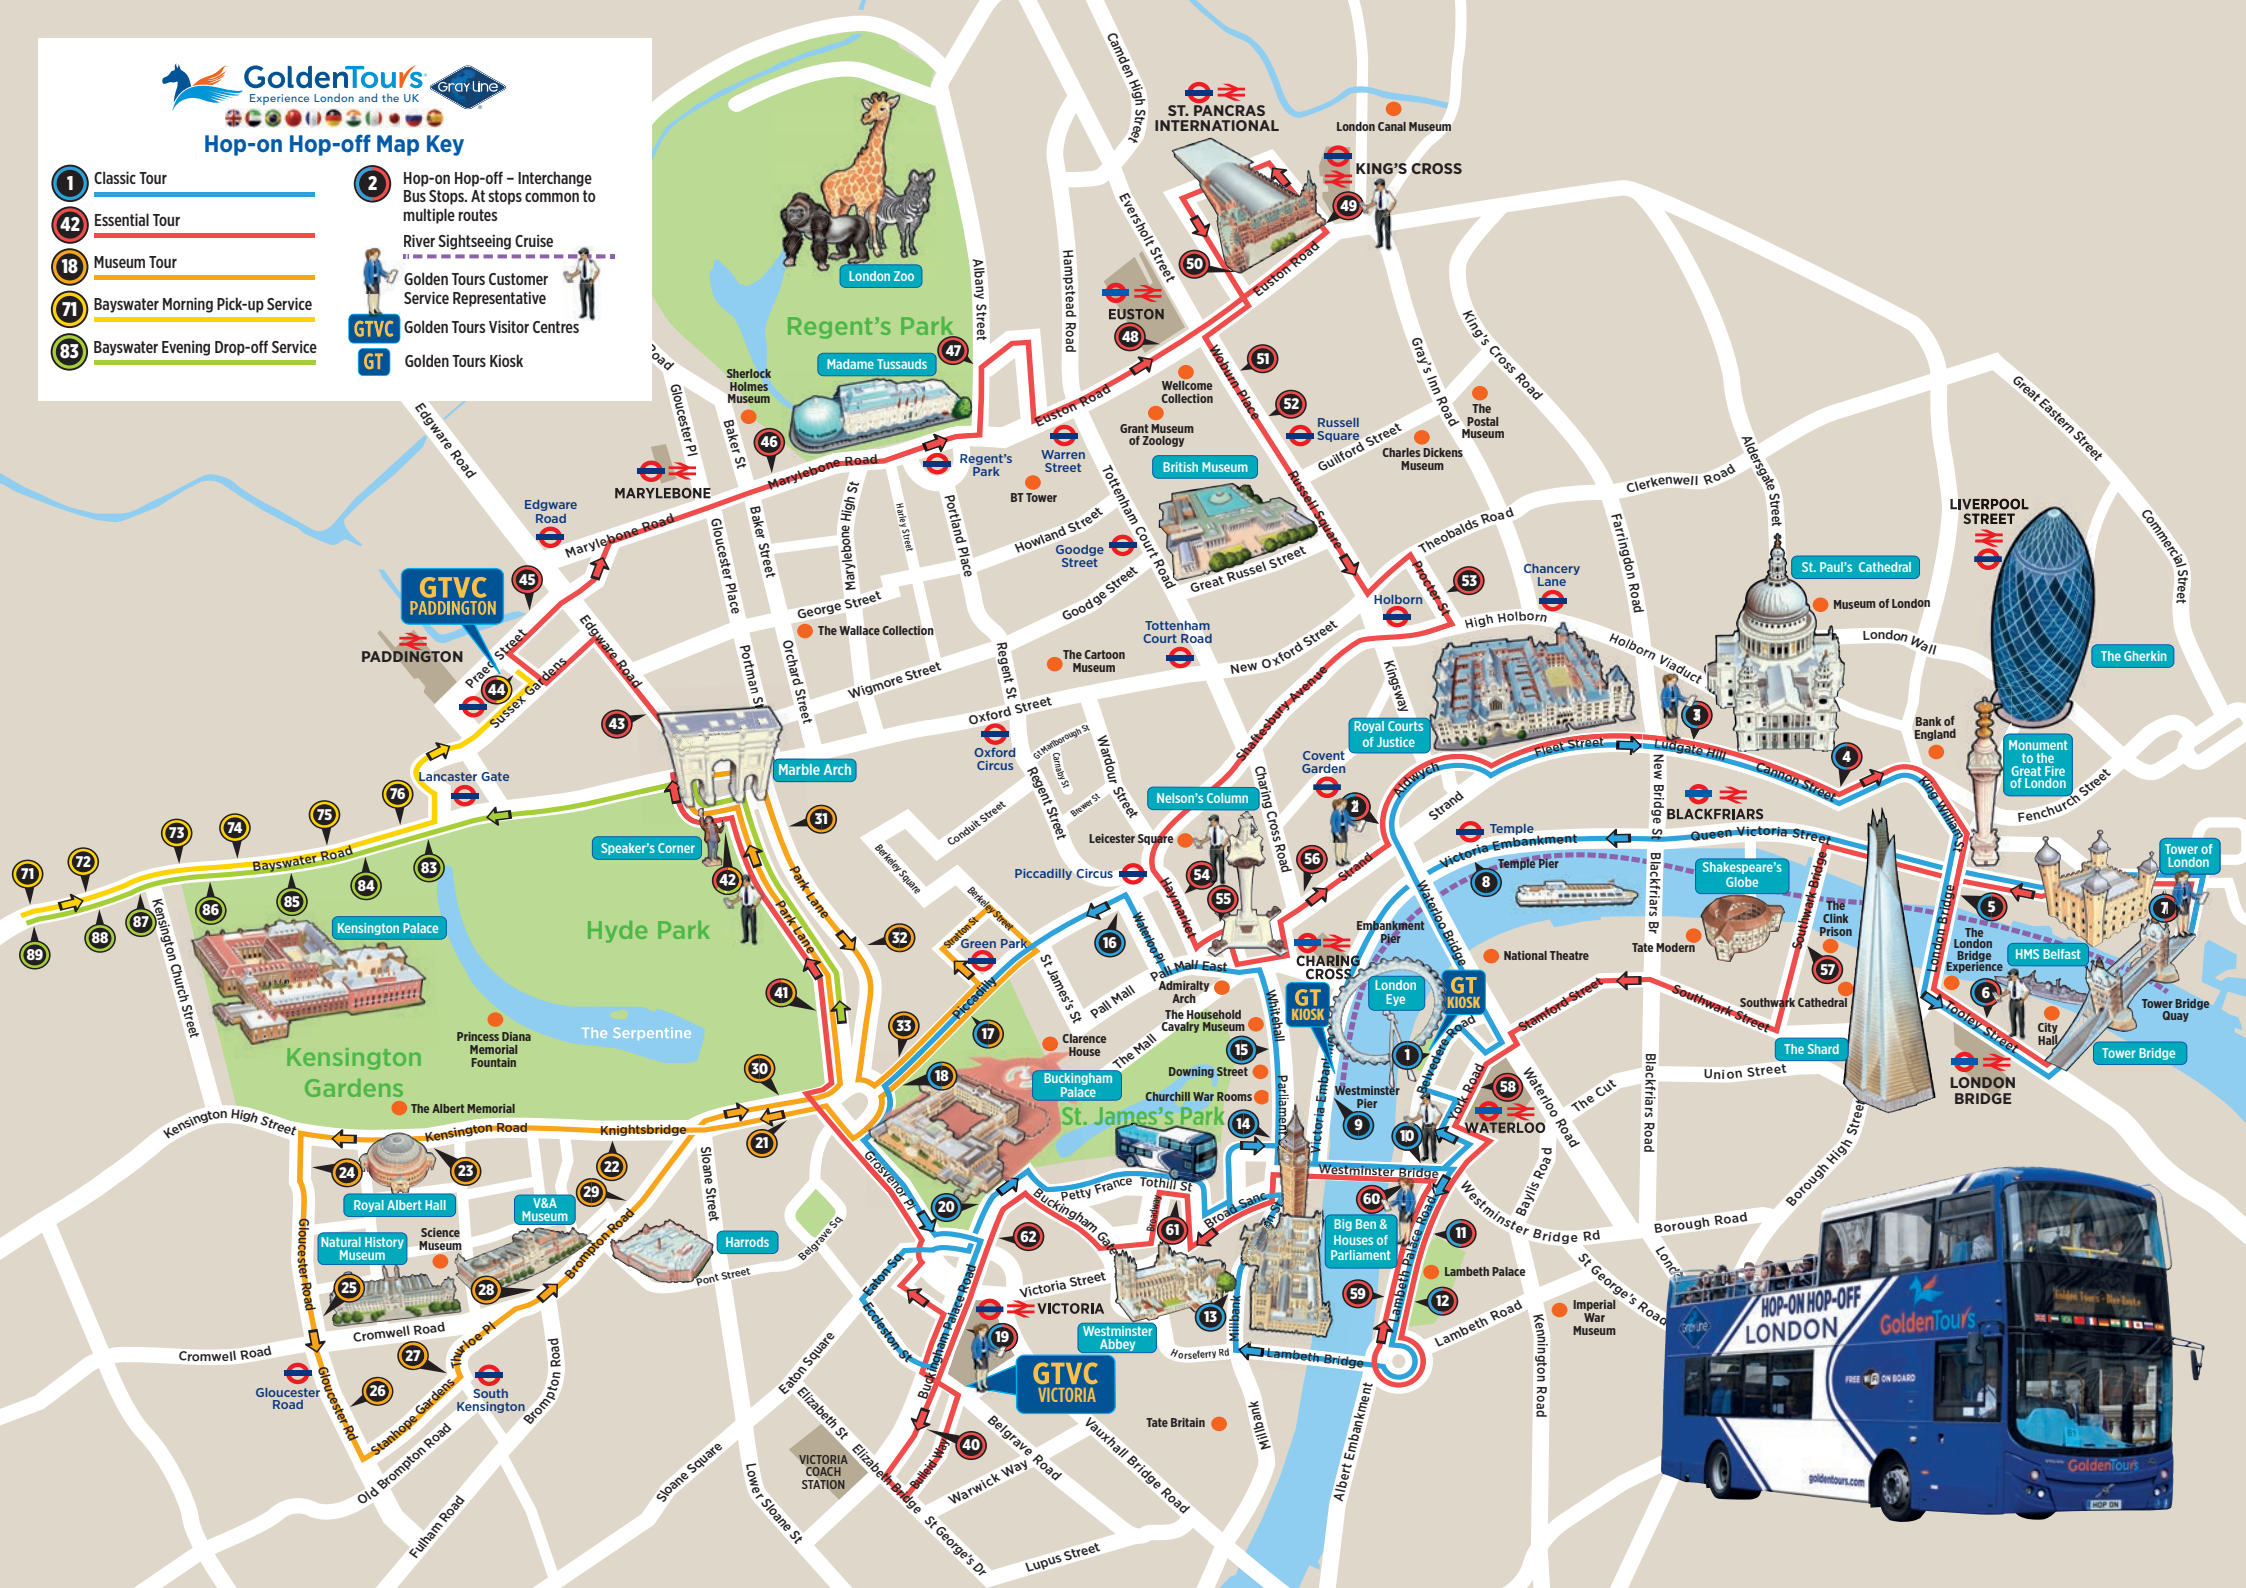

Hop-on Hop-off Map Key

- **1** Classic Tour
- **42** Essential Tour
- **18** Museum Tour
- **71** Bayswater Morning Pick-up Service
- **83** Bayswater Evening Drop-off Service
- **2** Hop-on Hop-off - Interchange Bus Stops. At stops common to multiple routes
- River Sightseeing Cruise
- Golden Tours Customer Service Representative
- **GTVc** Golden Tours Visitor Centres
- **GT** Golden Tours Kiosk